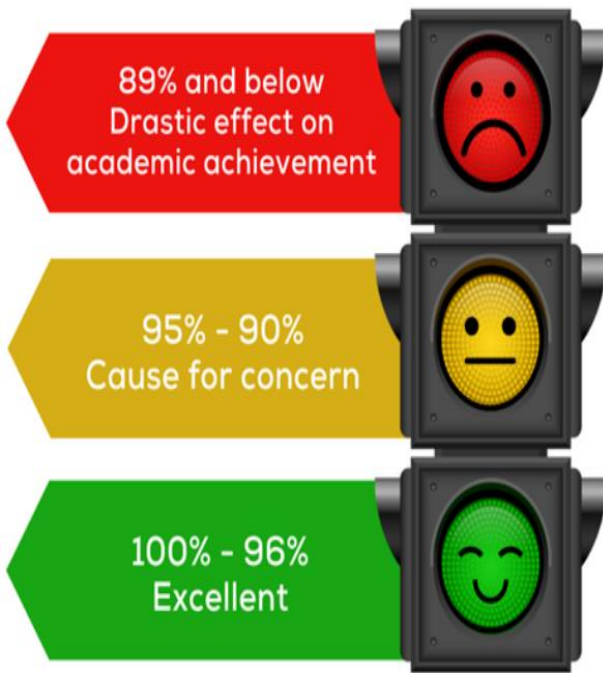

Attendance & Punctuality Summary:
Thursday 7th May 2026 to Thursday 21st May 2026

Attendance 95.1%

Class Attendance

93.9%	Jade	
96.0%	Sapphire	
95.3%	Ruby	
93.5%	Topaz	
93.9%	Pearl	
98.1%	Amber	

Class Punctuality