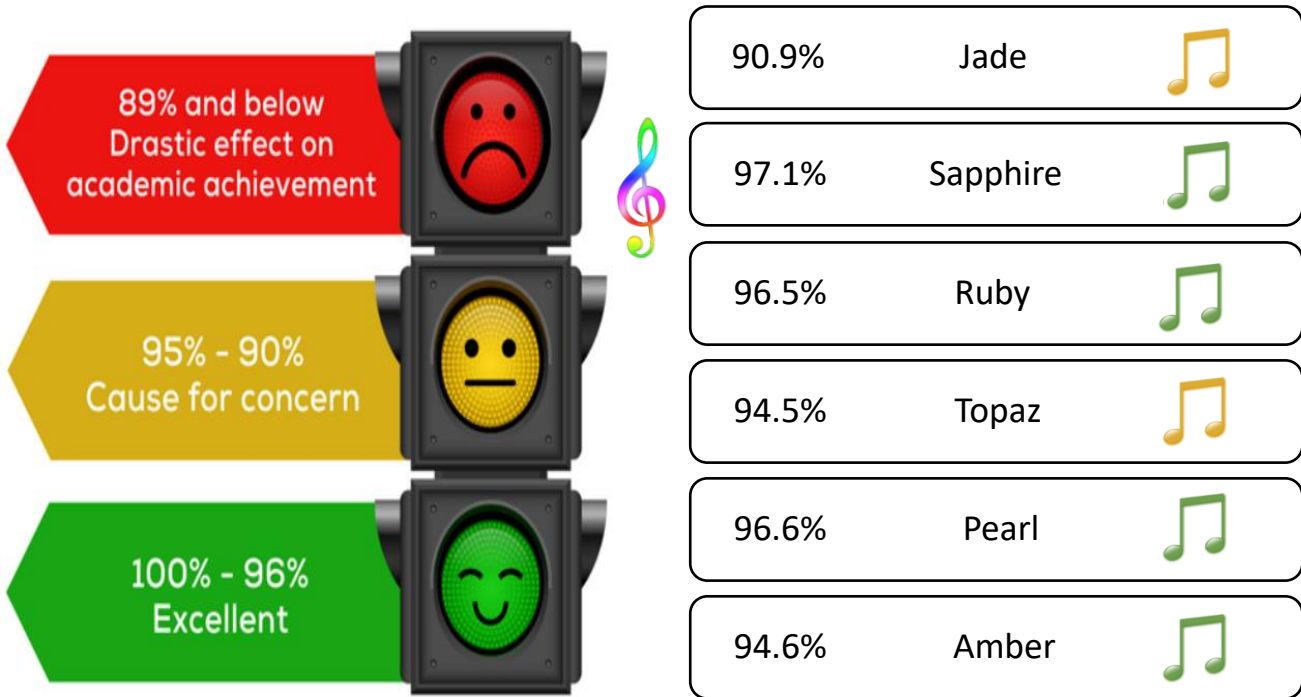

Attendance & Punctuality Summary:
Thursday 4th June 2026 to Thursday 18th June 2026

Attendance 95.1%

Class Attendance

Class Punctuality

<p>Jade</p> <p>9 pupils 19 sessions</p>	<p>Sapphire</p> <p>5 pupils 8 sessions</p>
<p>Ruby</p> <p>11 pupils 20 sessions</p>	<p>Topaz</p> <p>8 pupils 18 sessions</p>
<p>Pearl</p> <p>10 pupils 20 sessions</p>	<p>Amber</p> <p>6 pupils 10 sessions</p>