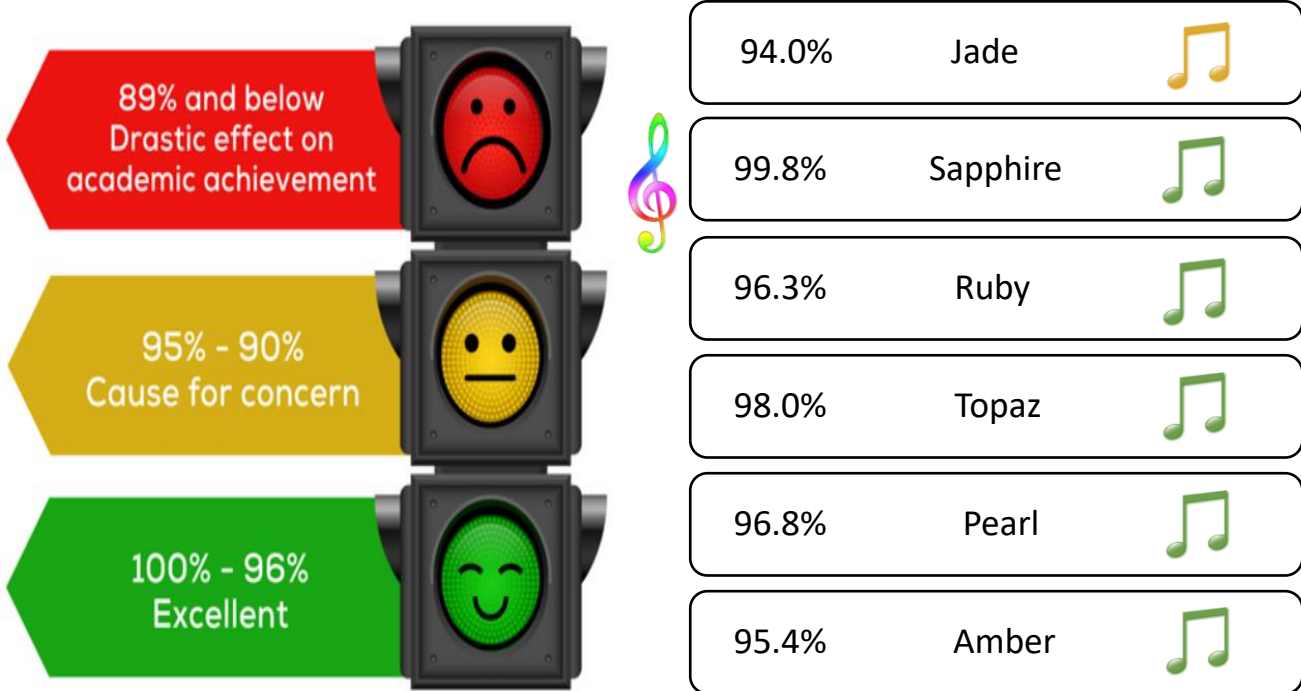

Attendance & Punctuality Summary:
Thursday 25th September to Thursday 9th October 2025

Attendance 96.6%

Class Attendance

Class Punctuality

Jade 6 pupils 11 sessions	Sapphire 6 pupils 9 sessions
Ruby 8 pupils 22 sessions	Topaz 7 pupils 14 sessions
Pearl 8 pupils 14 sessions	Amber 9 pupils 21 sessions