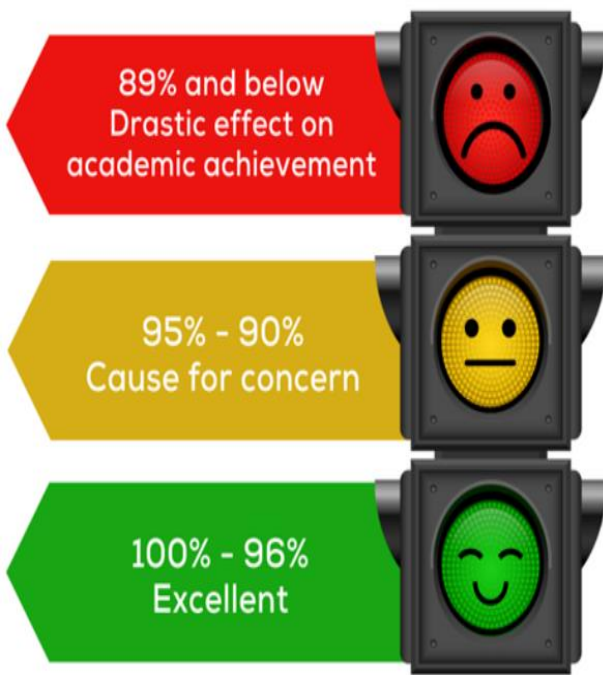

Attendance & Punctuality Summary:
Thursday 20th November 2025 to Thursday 4th December 2025

Attendance 89.8%

Class Attendance

82.1%	Jade	
91.1%	Sapphire	
88.9%	Ruby	
96.6%	Topaz	
88.4%	Pearl	
92.3%	Amber	