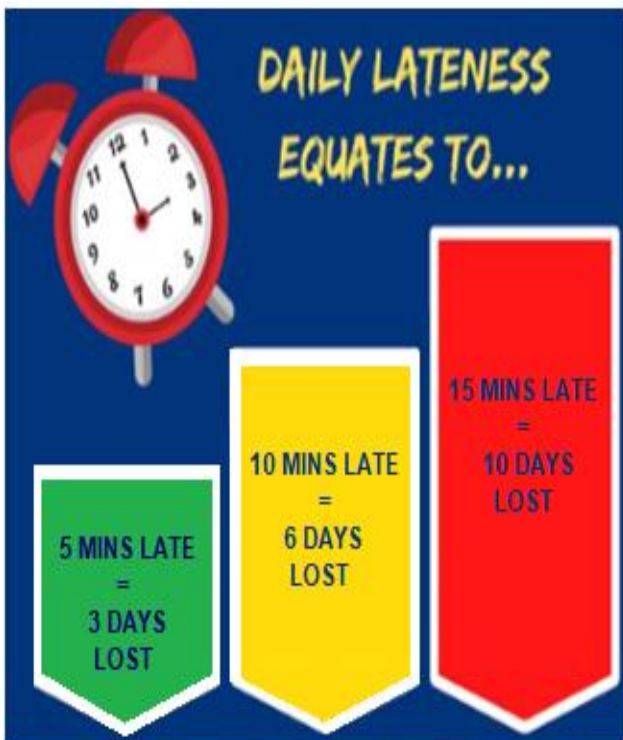

Jade 9 pupils 20 sessions	Sapphire 6 pupils 15 sessions
Ruby 12 pupils 30 sessions	Topaz 5 pupils 7 sessions
Pearl 7 pupils 16 sessions	Amber 4 pupils 4 sessions