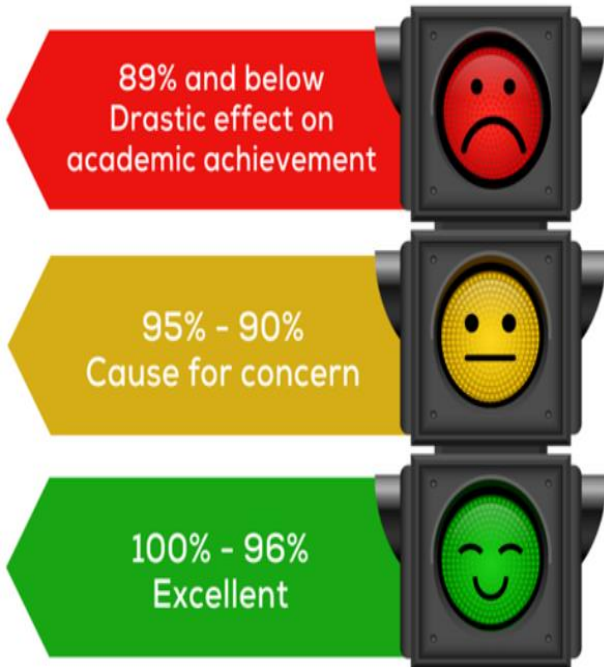

Attendance & Punctuality Summary: Thursday 18th September 2025

Attendance

94.4% attendance 04/09/2024 to 18/09/2025

Class Attendance

94.9%	Jade	
92.2%	Sapphire	
90.7%	Ruby	
95.0%	Topaz	
96.9%	Pearl	
96.4%	Amber	