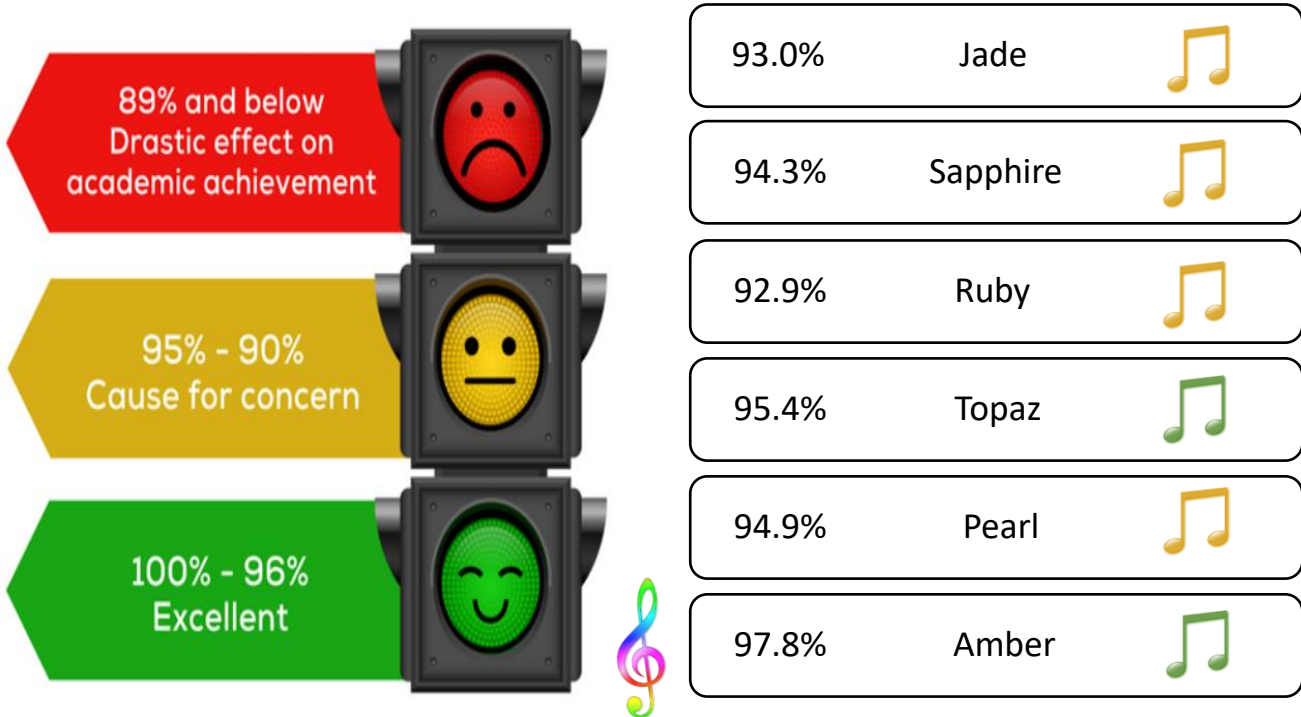

Attendance & Punctuality Summary:
Thursday 6th November 2025 to Thursday 20th November 2025

Attendance 94.8%

Class Attendance

Class Punctuality

<p>Jade</p> <p>11 pupils 20 sessions</p>	<p>Sapphire</p> <p>7 pupils 14 sessions</p>
<p>Ruby</p> <p>12 pupils 29 sessions</p>	<p>Topaz</p> <p>12 pupils 26 sessions</p>
<p>Pearl</p> <p>10 pupils 26 sessions</p>	<p>Amber</p> <p>9 pupils 24 sessions</p>