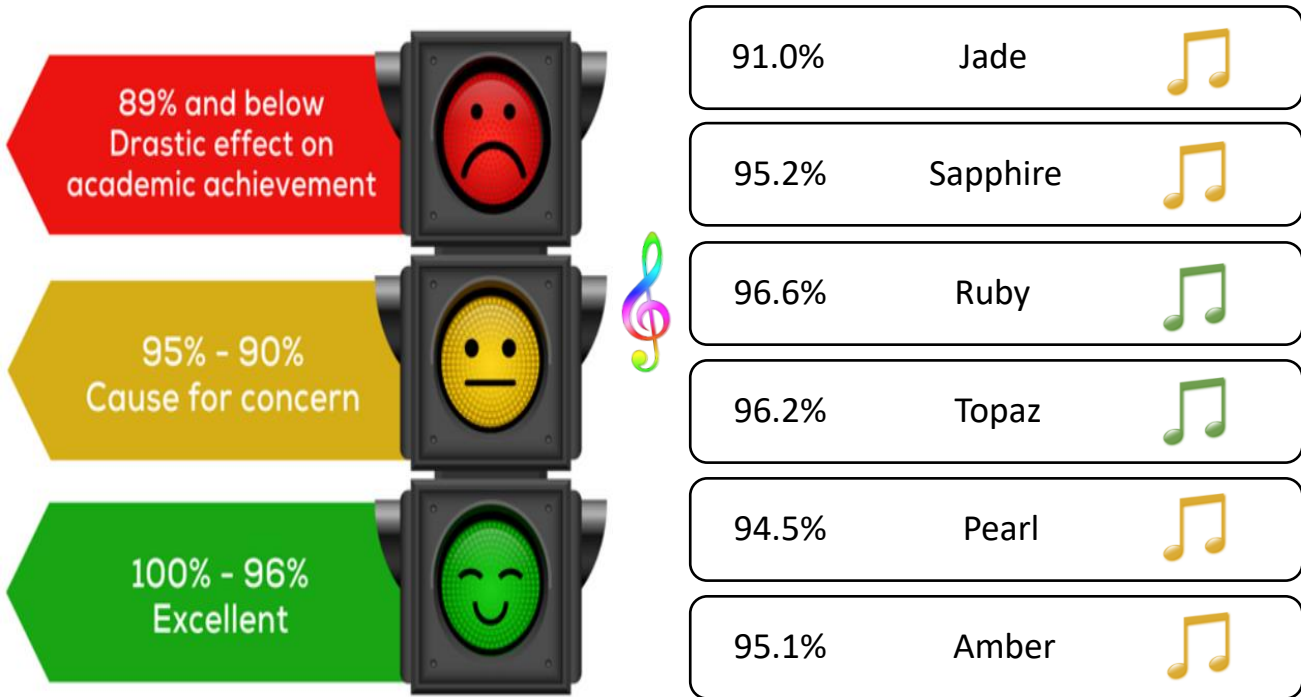

Attendance & Punctuality Summary:
Thursday 8th January 2026 to Thursday 22nd January 2026

Attendance 94.8%

Class Attendance

Class Punctuality

<p>Jade</p> <p>16 pupils 23 sessions</p>	<p>Sapphire</p> <p>8 pupils 15 sessions</p>
<p>Ruby</p> <p>14 pupils 28 sessions</p>	<p>Topaz</p> <p>9 pupils 12 sessions</p>
<p>Pearl</p> <p>7 pupils 14 sessions</p>	<p>Amber</p> <p>10 pupils 23 sessions</p>