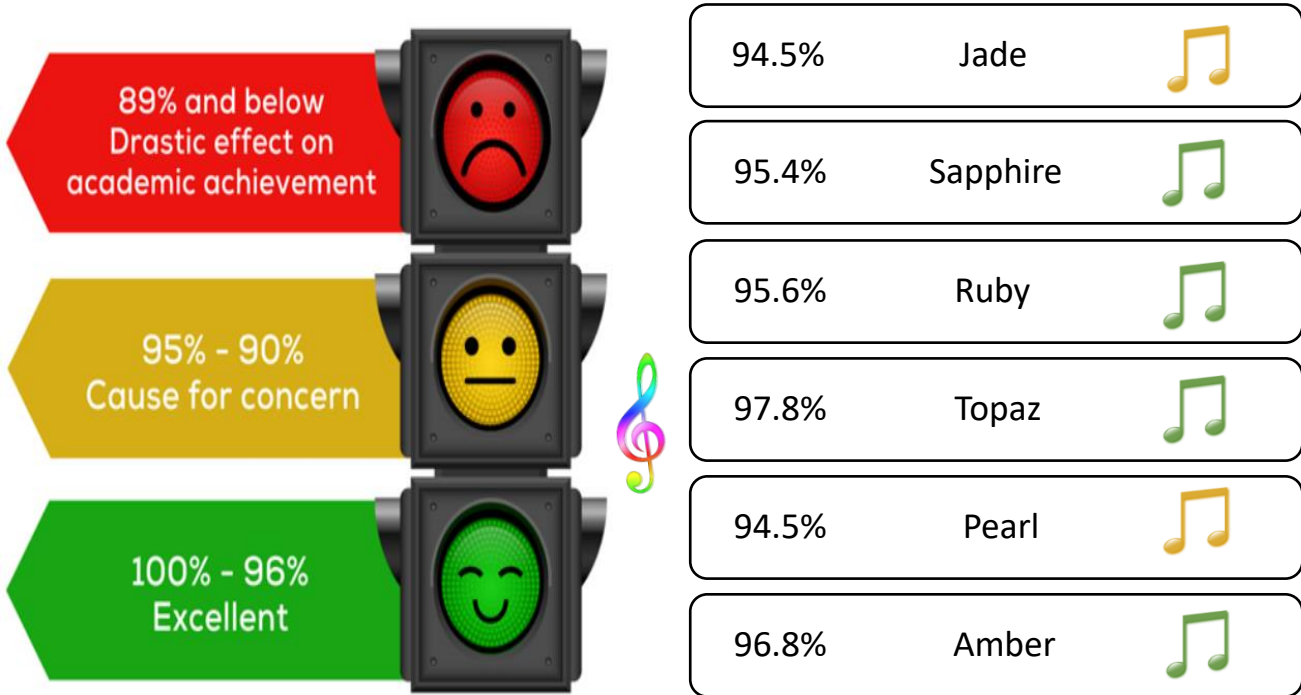

## Attendance 95.7%

### Class Punctuality

<b>Jade</b>  8 pupils 18 sessions	<b>Sapphire</b>  10 pupils 15 sessions
<b>Ruby</b>  11 pupils 22 sessions	<b>Topaz</b>  10 pupils 25 sessions
<b>Pearl</b>  9 pupils 17 sessions	<b>Amber</b>  6 pupils 14 sessions