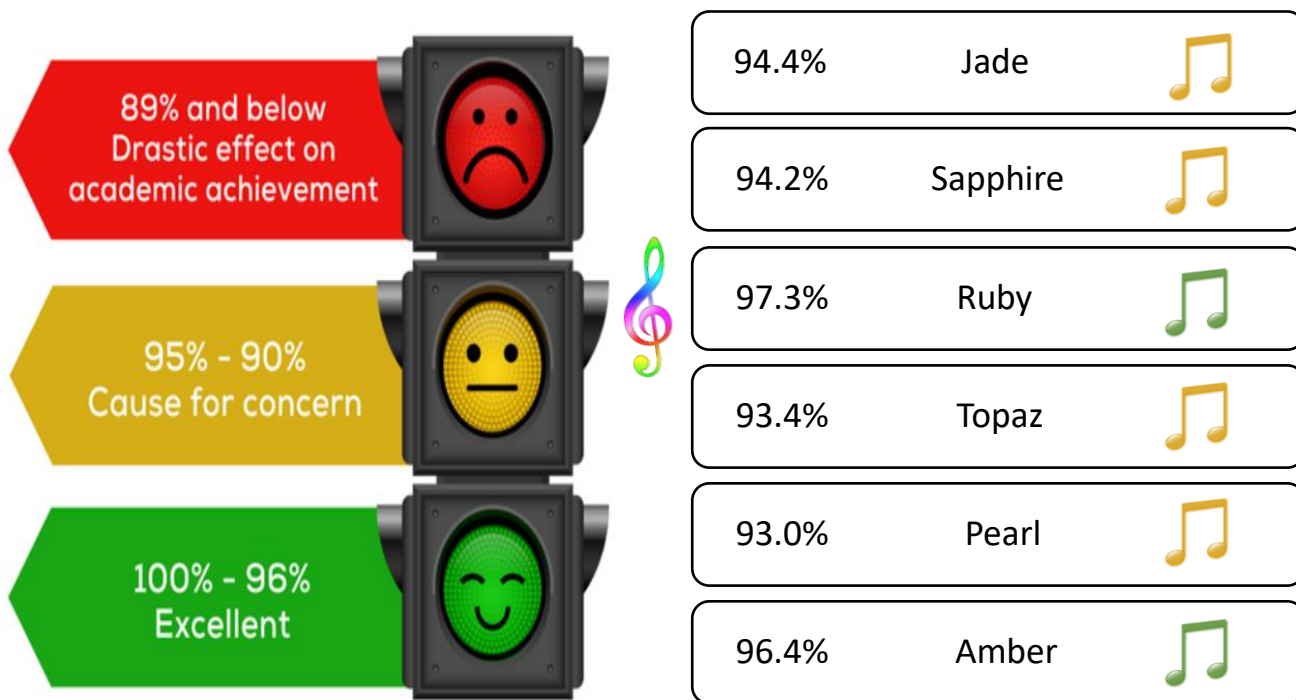

Attendance & Punctuality Summary:
Thursday 22nd January 2026 to Thursday 5th February 2026

Attendance 94.8%

Class Attendance

Class Punctuality

Jade 🙄 9 pupils 15 sessions	Sapphire 😊 5 pupils 7 sessions
Ruby 🙄 7 pupils 16 sessions	Topaz 😐 7 pupils 10 sessions
Pearl 😐 6 pupils 14 sessions	Amber 🙄 10 pupils 22 sessions