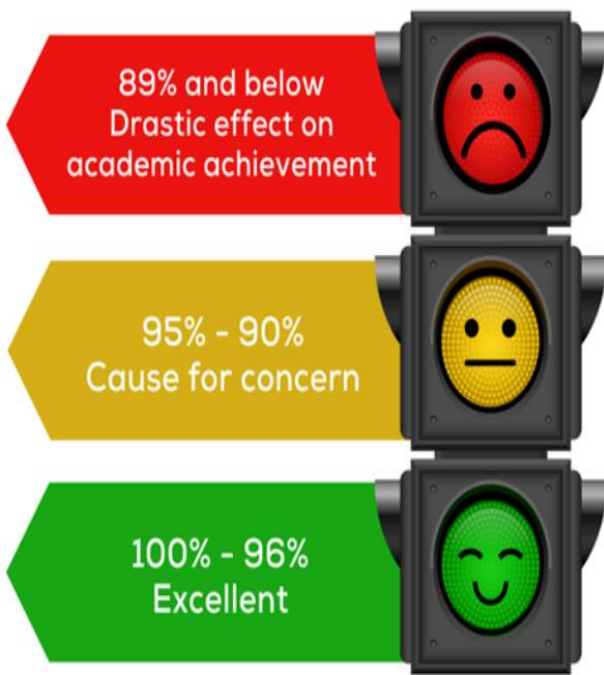

Attendance & Punctuality Summary:
Thursday 16th April 2026 to Thursday 30th April 2026

Attendance 95.2%

Class Attendance

94.1%	Jade	
97.2%	Sapphire	
93.7%	Ruby	
92.7%	Topaz	
95.6%	Pearl	
97.4%	Amber	

Class Punctuality